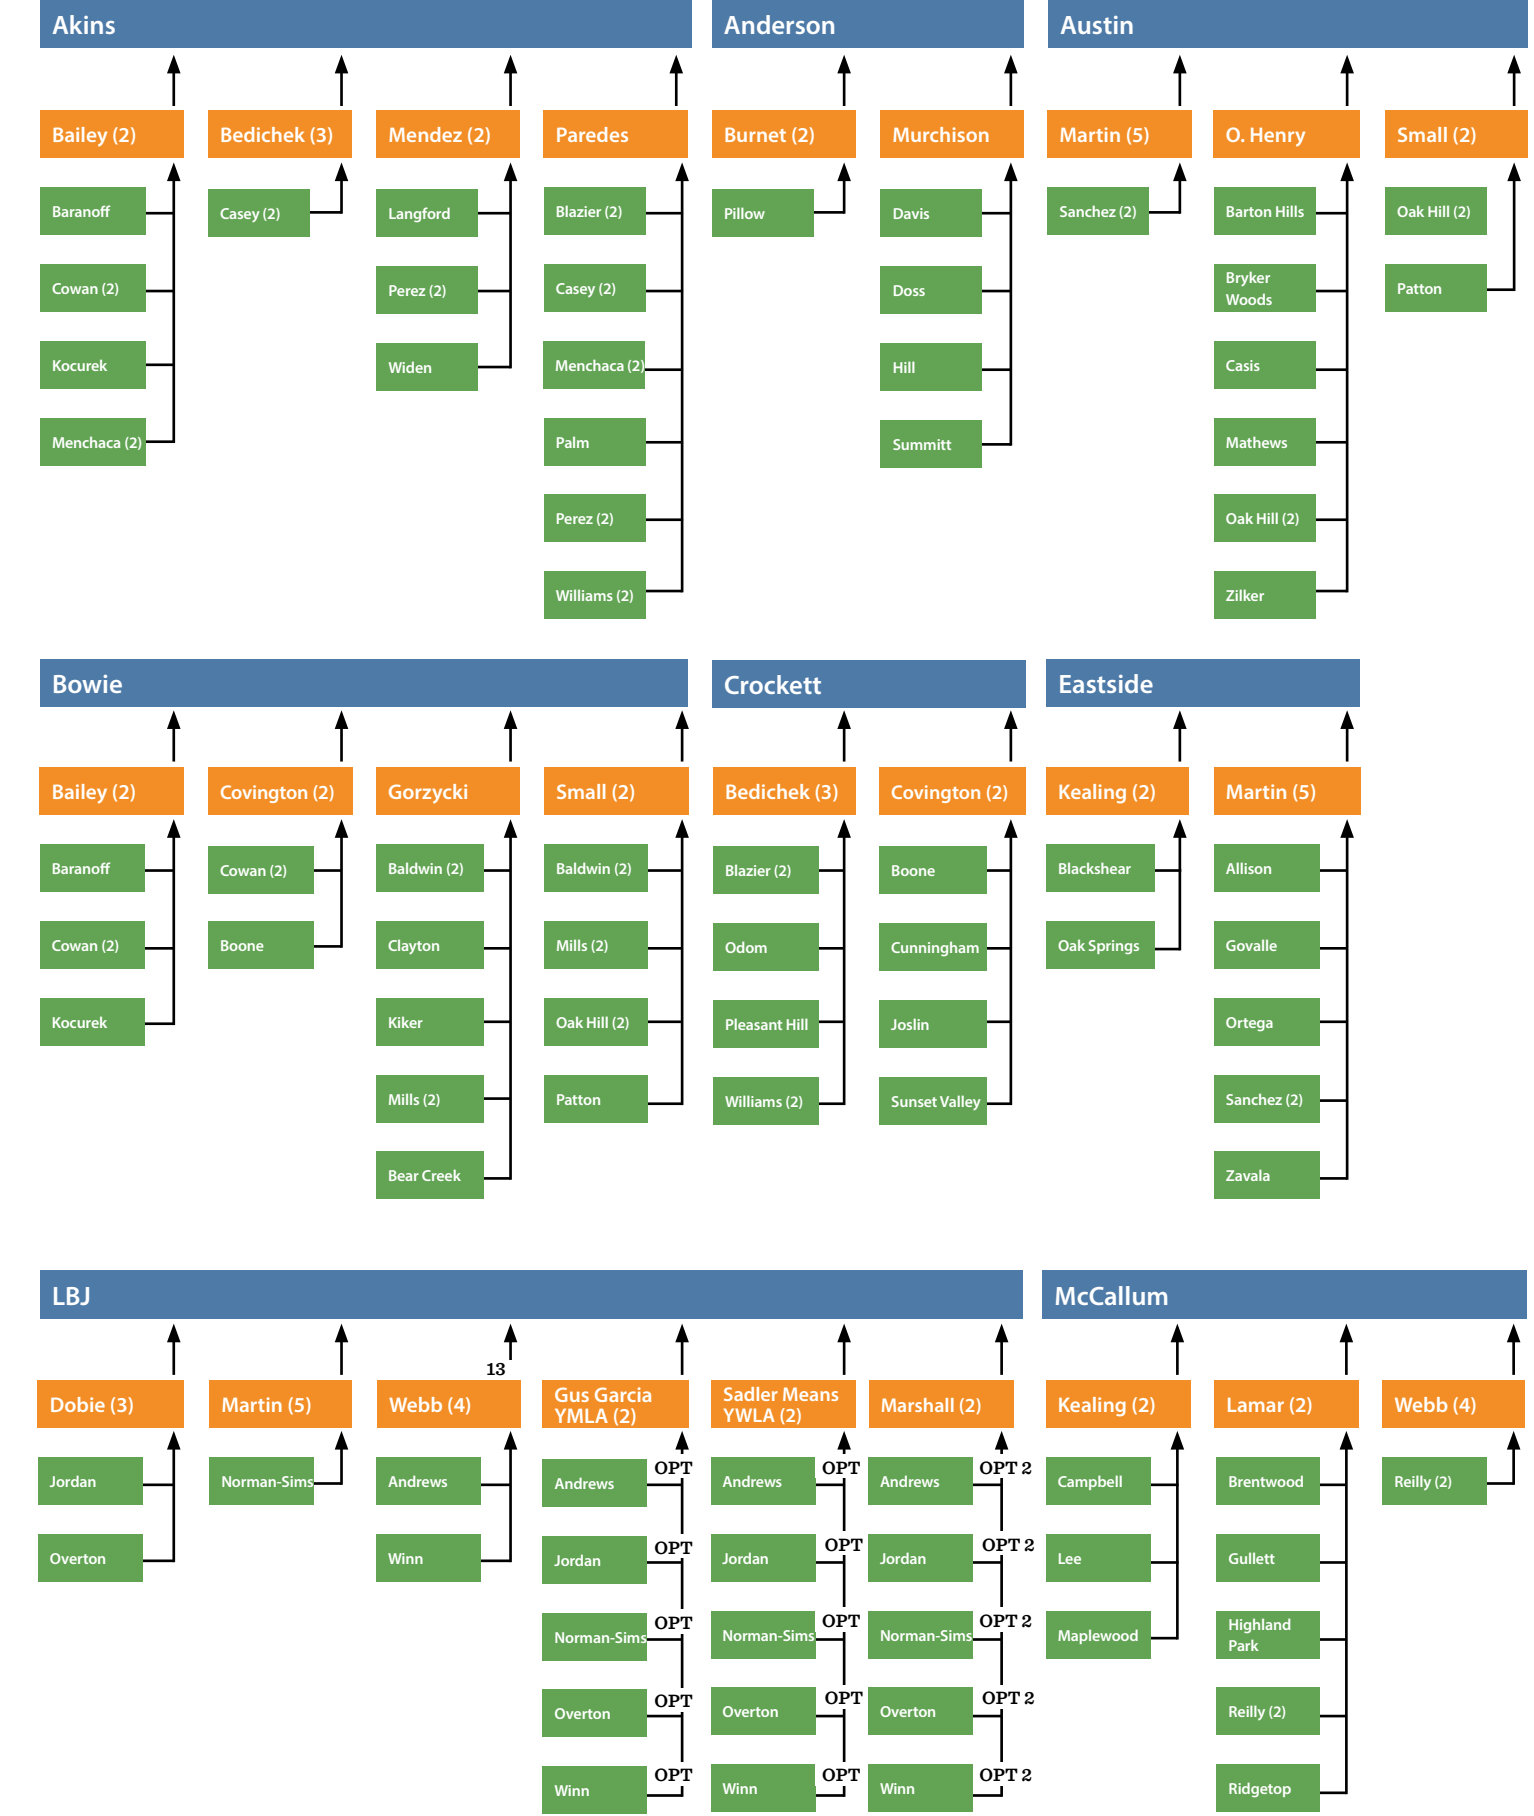

# 2023-2024 District Feeder Patterns

# 2023-2024 District Feeder Patterns

**Legend**

- High School** (Blue box)
- Middle School** (Orange box)  
(no. of high schools it feeds into)
- Elementary School** (Green box)  
(no. of middle schools it feeds into)
- Special Campus** (Pink box)

*OPT: Students from this school have priority to opt-in to this single gender campus.*

*OPT 2: Students from this school have priority to opt-in to 6th grade only.*

# 2023-2024 Special Campuses

- Ann Richards SYWL
- Garza High School (Independent Course Study)
- Graduation Preparatory Academy (at Travis)
- Graduation Preparatory Academy (at Navarro)
- Liberal Arts & Science Academy
- International High School (at Northeast ECHS)
- Alternative Learning Center
- Elem. DAEP (EDAEP)
- Uphaus Early Childhood Center
- Rosedale
- Clifton Center