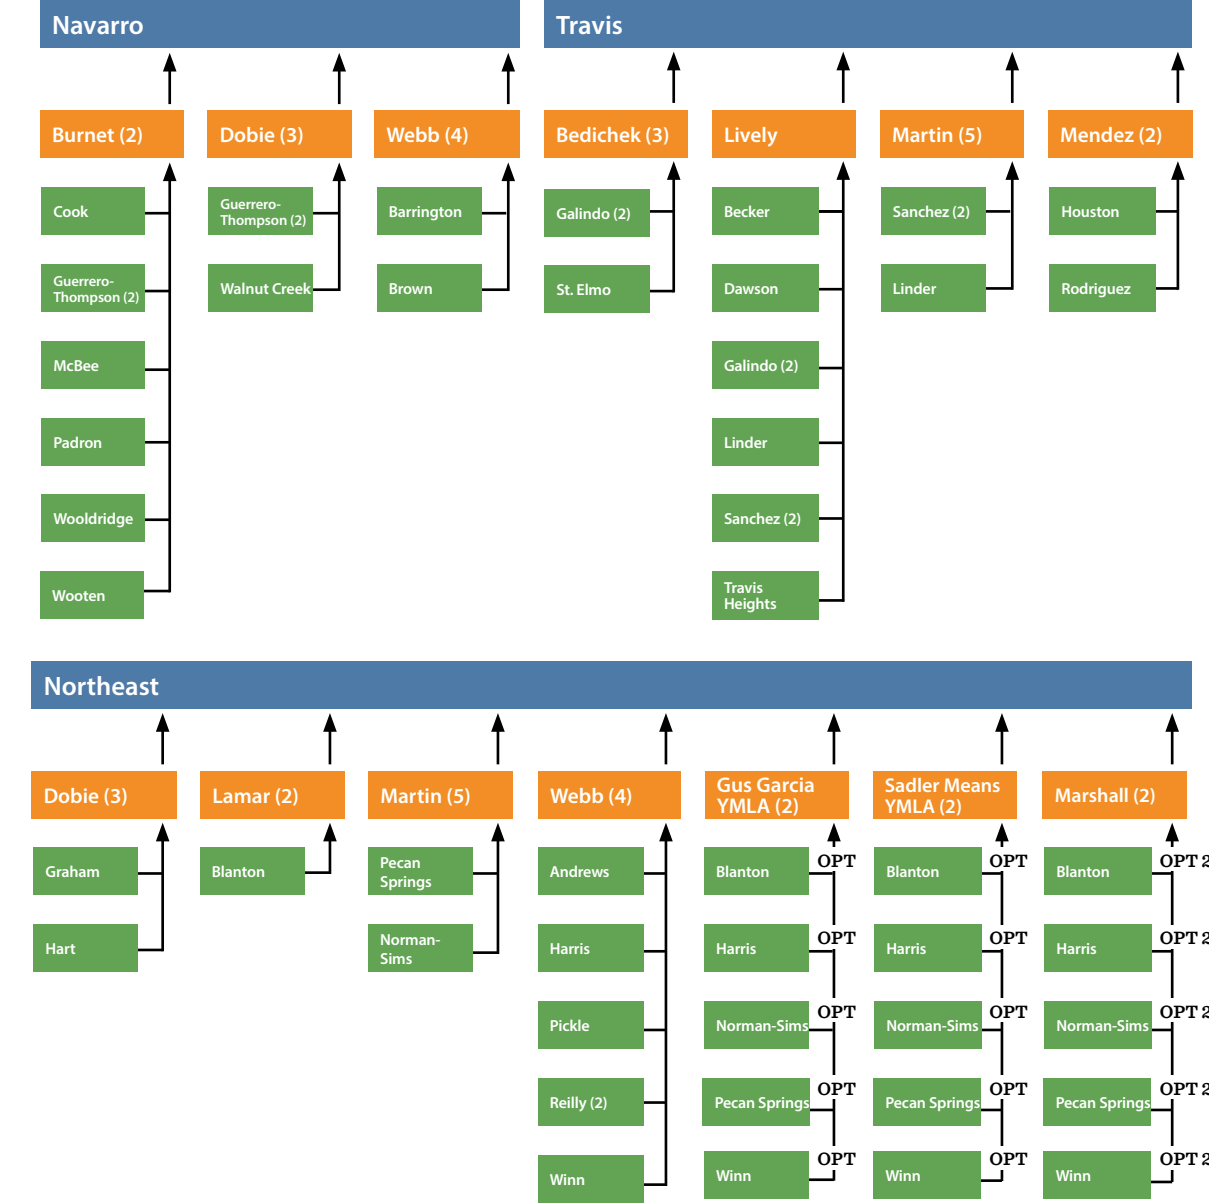

# 2023-2024 District Feeder Patterns

# 2023-2024 District Feeder Patterns

**Legend**

- High School** (Blue box)
- Middle School** (Orange box)  
(no. of high schools it feeds into)
- Elementary School** (Green box)  
(no. of middle schools it feeds into)
- Special Campus** (Pink box)

*OPT: Students from this school have priority to opt-in to this single gender campus.*

*OPT 2: Students from this school have priority to opt-in to 6th grade only.*

# 2023-2024 Special Campuses

- Ann Richards SYWL
- Garza High School (Independent Course Study)
- Graduation Preparatory Academy (at Travis)
- Graduation Preparatory Academy (at Navarro)
- Liberal Arts & Science Academy
- International High School (at Northeast ECHS)
- Alternative Learning Center
- Elem. DAEP (EDAEP)
- Uphaus Early Childhood Center
- Rosedale
- Clifton Center